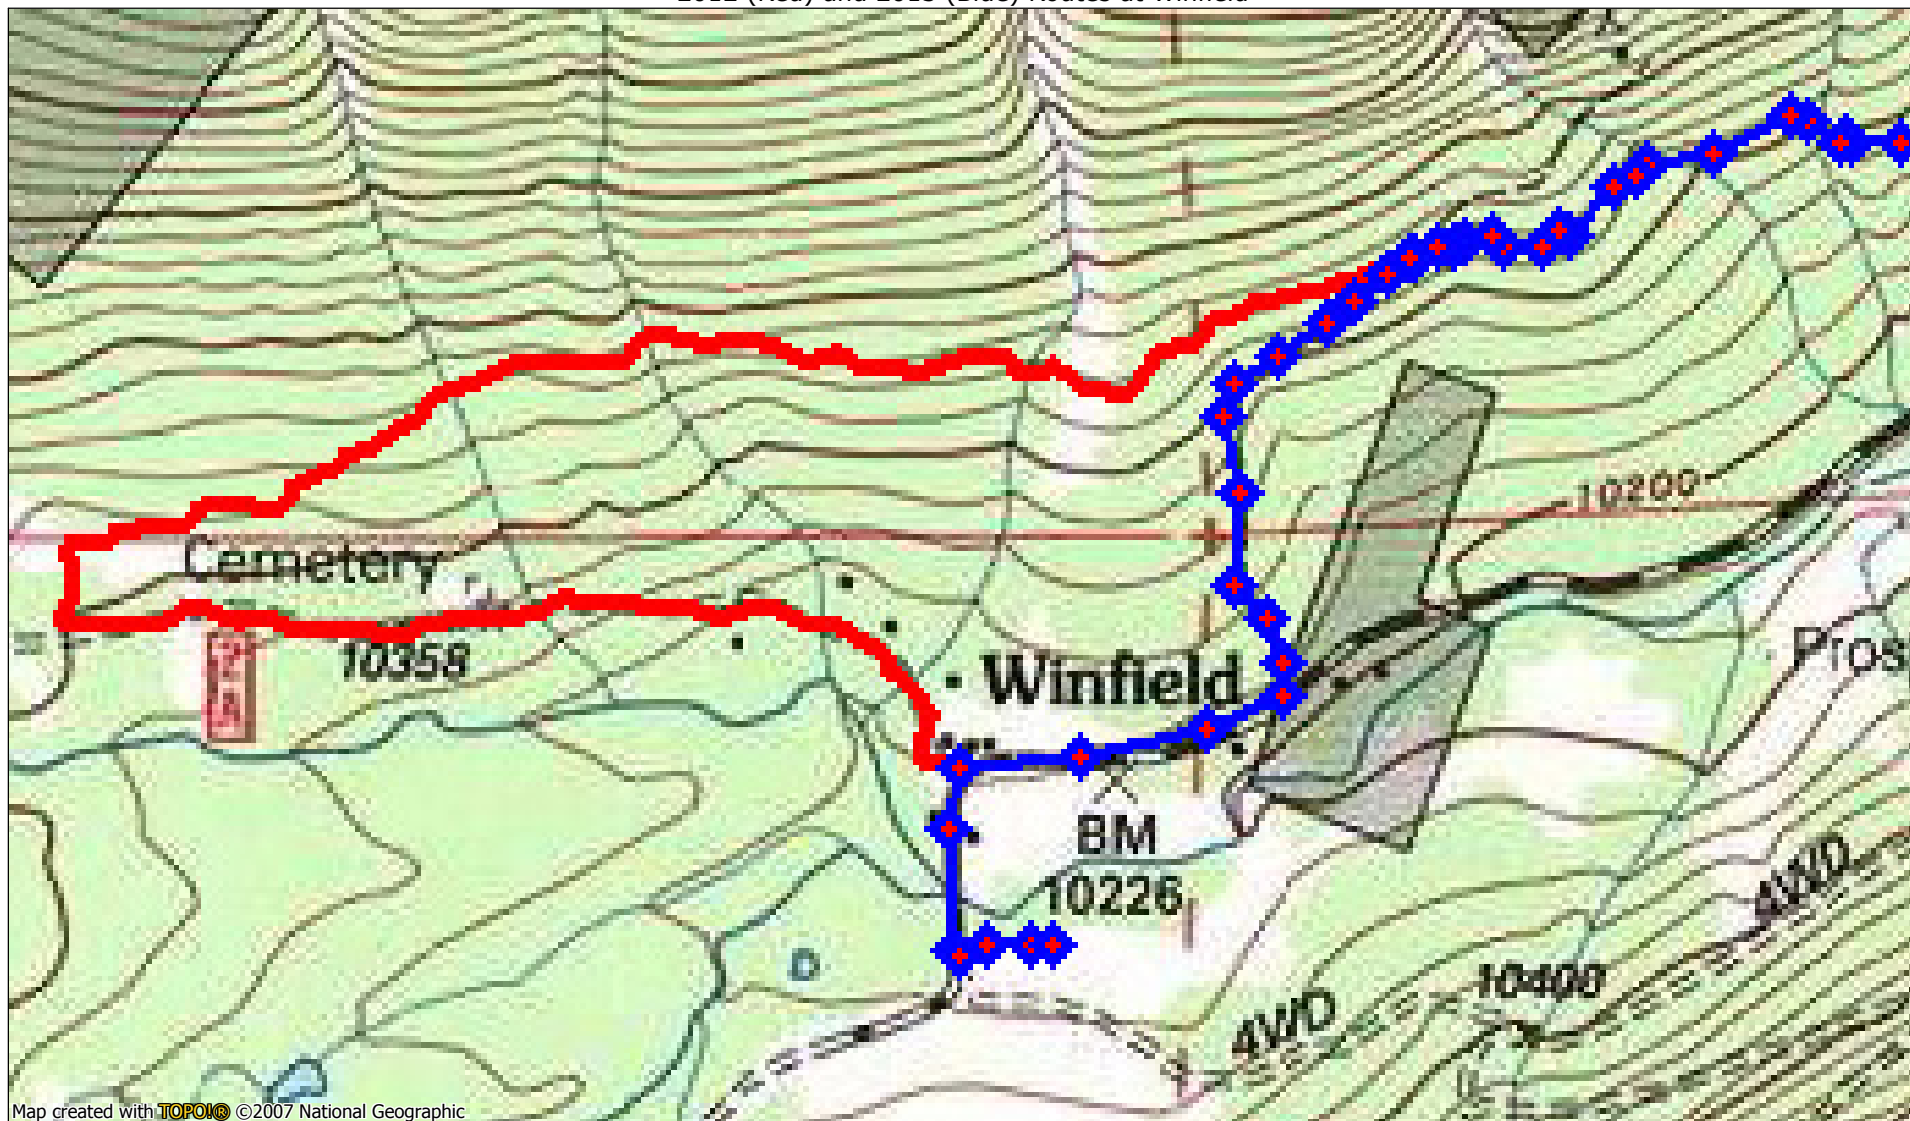

2012 (Red) and 2013 (Blue) Routes at Winfield

Map created with **TOPOIC** ©2007 National Geographic

TN MN
9 1/2°
07/06/13