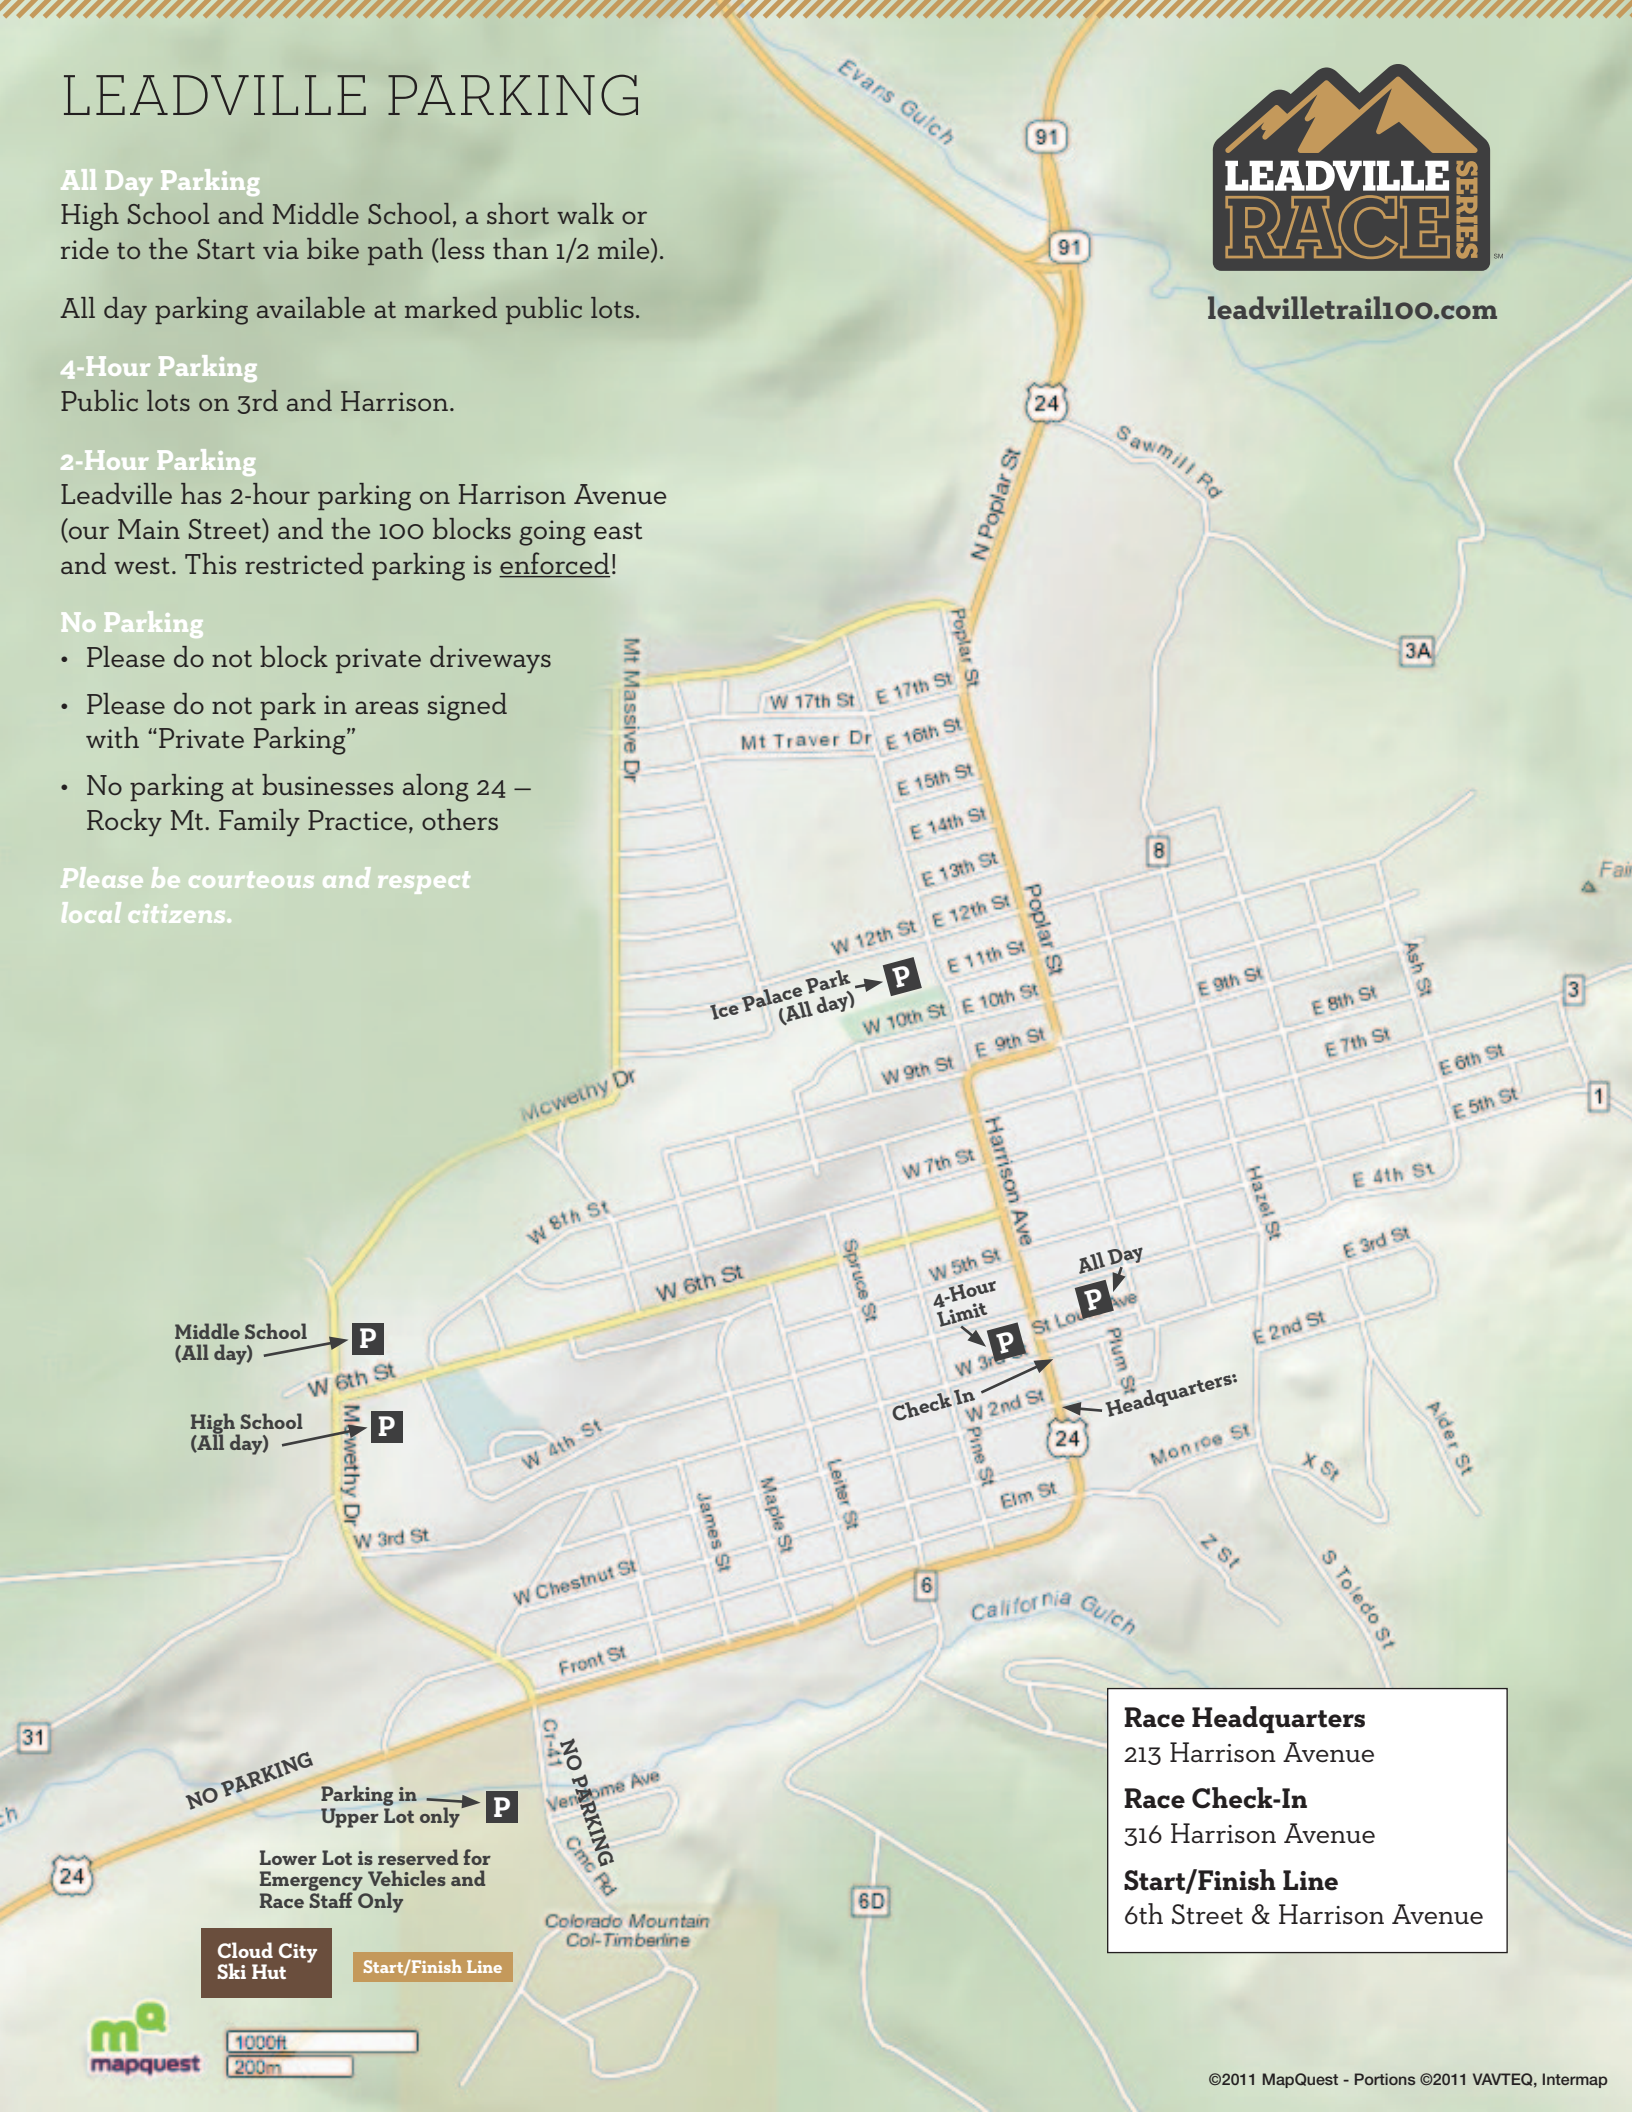

LEADVILLE PARKING

All Day Parking

High School and Middle School, a short walk or ride to the Start via bike path (less than 1/2 mile).

All day parking available at marked public lots.

4-Hour Parking

Public lots on 3rd and Harrison.

2-Hour Parking

Leadville has 2-hour parking on Harrison Avenue (our Main Street) and the 100 blocks going east and west. This restricted parking is enforced!

No Parking

- Please do not block private driveways
- Please do not park in areas signed with "Private Parking"
- No parking at businesses along 24 – Rocky Mt. Family Practice, others

Please be courteous and respect local citizens.

Race Headquarters
213 Harrison Avenue

Race Check-In
316 Harrison Avenue

Start/Finish Line
6th Street & Harrison Avenue

Cloud City Ski Hut

Start/Finish Line